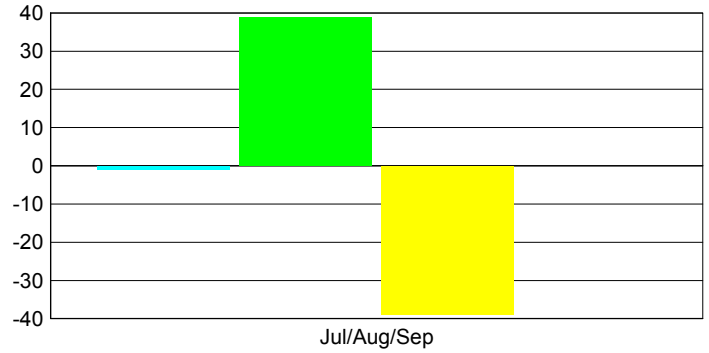

### YTD Status Quo Clubs 2012-2013

Status Quo Clubs Compared to Status Quo Members

Legend: Status Quo Clubs (Cyan), Total Status Quo Members (Green)

## MEMBERSHIP

**Membership Results  
2012-2013**

**Membership  
2011-2012**

Month	Net Memb Goal	Actual New Memb	Actual Dropped Memb	Gain/Loss of Memb	Gain/Loss of Memb
Jul/Aug/Sep	-1	39	-39	0	6
<b>Totals</b>	<b>-1</b>	<b>39</b>	<b>-39</b>	<b>0</b>	<b>6</b>

### Membership Results 2012-2013

Goal, New, Dropped, Gain/Loss

Legend: Goal (Cyan), Actual (Green), Dropped (Yellow), Gain Loss (Purple)

### Comparison of Membership Gain/Loss

Current Year Compared to the Previous Year

Legend: Current Year (Cyan), Previous Year (Green)