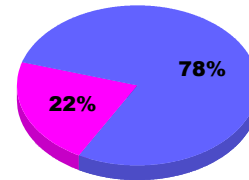

Gender Comparison 2012-2013

Jul/Aug/Sep

Legend: Male (Cyan), Female (Purple)